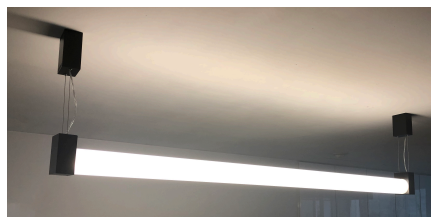

Longus

Elegant 360° LED tube for architectural lighting

Mouting type	Suspended
Light source	LED
Power consumption	40W – 120W max
Input voltage	100 – 264Vac
Material	Aluminium + Acrylic
Safetecclass	1
IP-class	IP20
Warranty	5 years
Sales price (standard version)	2535€ excl. VAT

Standard

Diameter	90mm
Length	2000m
Viewing angle	360°
Light color	3000K (warmwhite) / 4000K (coolwhite)
Lamp color	Deep black ultra mat / Natural white ultra mat

Customise

Length	Full custom (Min. 1000mm, max 2000mm)
Light color	3000K / 6000K / dynamic white / RGB
Viewing angle	180° up + 180° down individual controlable
Dimmable	Yes via separte remote controle
Lamp color	All RAL colors high gloss / satin / ultra mat